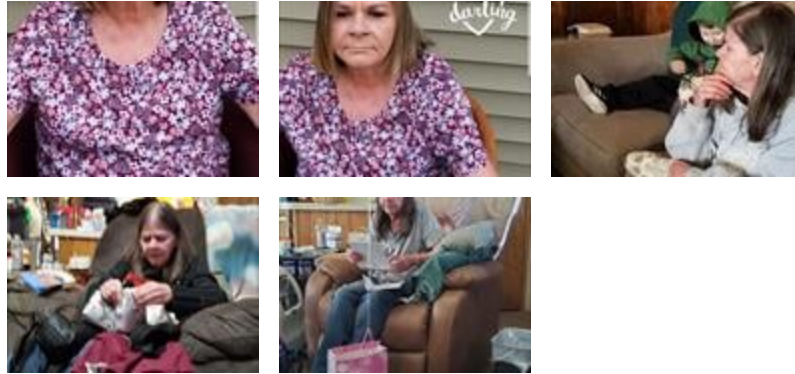

# Tribute Wall

MH

“ 8 files added to the tribute wall

Misty L Hatton - October 20, 2022 at 05:58 PM

MH

“ Your Misty Blue Loves You With All My Heart & Soul! I will keep your memories in my heart & on my mind forever until i see you again. I already miss you so much, Fly high Momma. You are loved by many & we will all keep our memories of you in our hearts & you will never ever fade away.